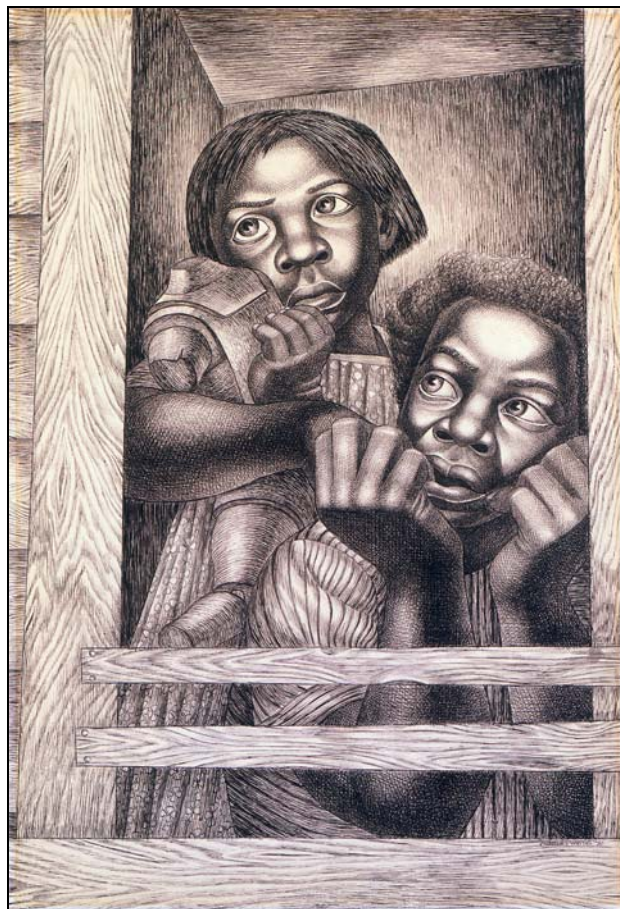

By MONA MOLARSKY
REVIEWS: New York

UP NOW: CHARLES WHITE
Michael Rosenfeld Gallery

The people in Charles White's drawings seem to be carved from ebony, walnut, mahogany, and oak. Even the children are old souls – trees with deep roots. White (1918-79) was an important African American painter, printmaker, and muralist. The drawings, among his finest works, are filled with unforgettable figures. This show, covering the period from 1942 to 1979, highlighted his superb draftsmanship. In *Juba* (1962), a woman stands, eyes closed, face turned skyward. Her powerfully drawn figure is caught between motion and stasis. *Awaken from the Unknowing* (1961) shows a young woman reading a newspaper, her sculpted face emerging from the shadows of her hair.

White's senses of humanity in these works and his palette of rich browns recall the etchings of German artist Käthe Kollwitz, although White has a modern rhythm and earthy perspective all his own.

A member of the socially engaged generation of artists who flourished under the WPA's Federal Art Project, White always believed art should be part of the political dialogue. *Wanted Poster Series #16* (1970), a patch-work quilt of imagery, is a meditation on Civil War-era posters for runaway slaves and suggests that America remained dangerous for black people.

Untitled (Two Children), 1950, ink on paper-board, 29 3/4" x 20", signed

Untitled (Two Children), 1950, zooms in on two youngsters staring from the window of a house not much bigger than a packing crate. Its bold approach evokes the spirit of Taller de Gráfica Popular, the printing collective in Mexico City where White and his first wife, artist Elizabeth Catlett, worked during the '40s.

Whatever the subject, White looks straight at his fellow humans and insists that we do as well. These ten drawings offered a tantalizing glimpse of his much larger body of work.

MICHAEL ROSENFELD GALLERY LLC